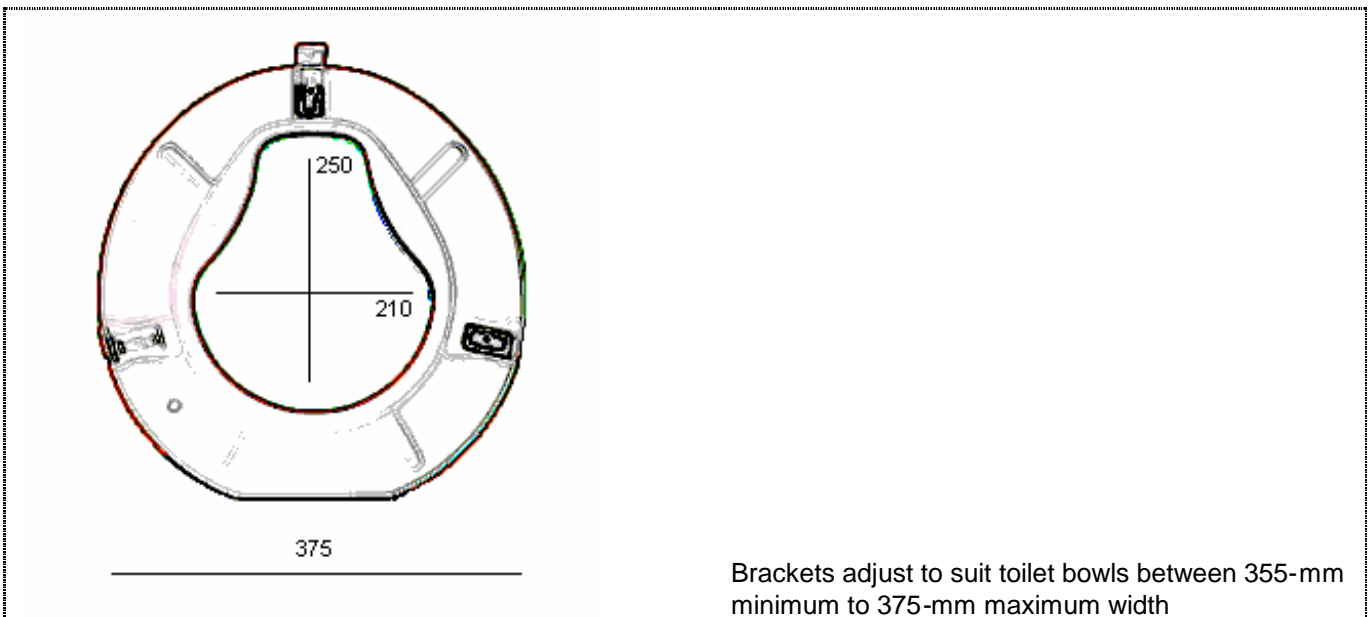

**PRODUCT DRAWING**Description: **Ashby Raised Toilet Seat - 15cm standard**Code: **6206**

Product weight	1.9 kg. (shipping weight: 2.275 kg.)
Maximum user weight	190 kg.