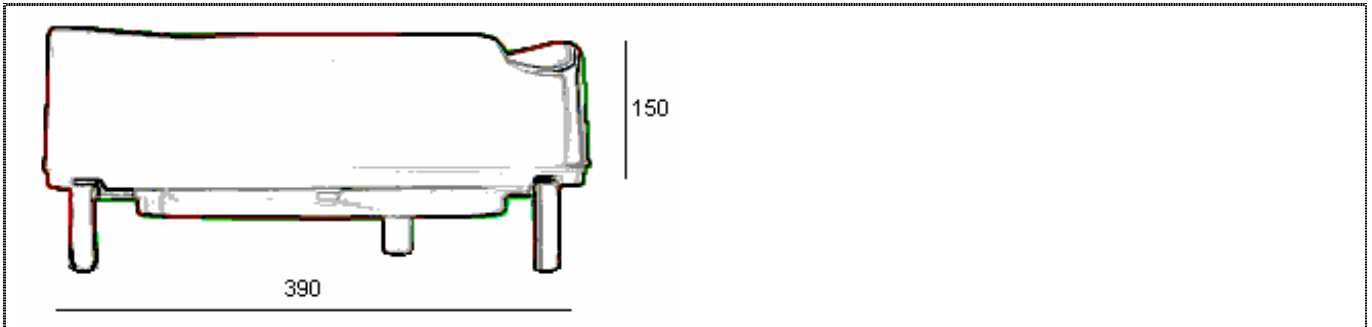

**PRODUCT DRAWING**Description: **Ashby Raised Toilet Seat - 15cm standard**Code: **6206**

Product weight	1.9 kg. (shipping weight: 2.275 kg.)
Maximum user weight	190 kg.